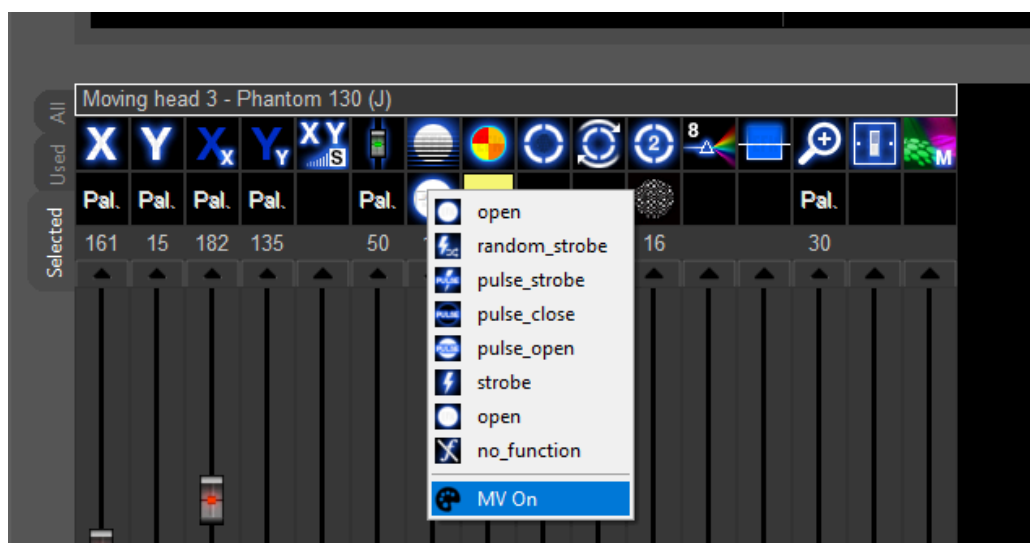

Do not use special characters! for folder or scene etc.

EXAMPLE:

CZ-SINGLE-Lukas_Luska

CZ-TEAM-Lukas_Luska+Robert_Zidek+David_Zatocil

- In the buttons tab (LIVE -> AUFGUSS) **add a button with your aufguss timelines** to the "02-ceremoniály 1" page (we will use it later). You can right click on the button and select "Change file".

Light

- For information about lights, see the configuration in the LIGHT SHOW.
- For the **correct positioning of moving heads**, you can use palettes for X+Y+XX+YY, dimmer, shutter, gobo + zoom (MV Gobo 1 Zoom), gobo2 + zoom (MV Gobo 2 Zoom), and color. (see pictures)

DMX Inputs

- 2 on stage (1 X left and 1 X right)
- 2 under owen (1 X left and 1 X right)
- 2 near the escape door (1 X left and 1 X right)
- For more information see it on the pictures

Information about emergency door: