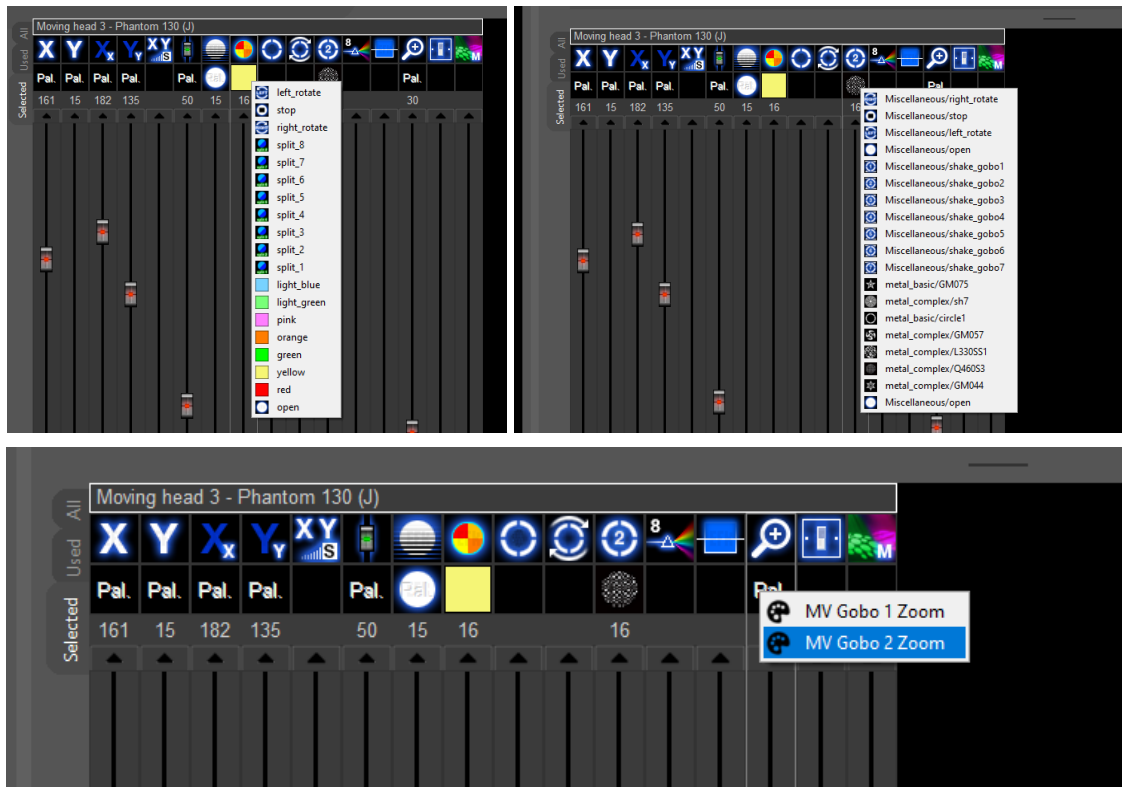

Do not use special characters! for folder or scene etc.

EXAMPLE:

CZ-SINGLE-Lukas_Luska

CZ-TEAM-Lukas_Luska+Robert_Zidek+David_Zatocil

- In the buttons tab (LIVE -> AUFGUSS) **add a button with your aufguss timelines** to the "02-ceremoniály 1" page (we will use it later). You can right click on the button and select "Change file".

Light

- For information about lights, see the configuration in the LIGHT SHOW.
- For the **correct positioning of moving heads**, you can use palettes for X+Y+XX+YY, dimmer, shutter, gobo + zoom (MV Gobo 1 Zoom), gobo2 + zoom (MV Gobo 2 Zoom), and color. (see pictures)

Music

- MP3 or Wav
- file(s) must be included in the light script folder (**Best in the MUSIC folder**)

Video

- Video format 1920X1080 (Full HD)
resolution used by the 1080p and 1080i HDTV video formats.
- MP4 format. Codec: H.264.
- file(s) must be included in the light script folder (**Best in the VIDEO folder**)
- If you have a problem with reading DMX video on your PC (WINDOWS), please download the K-Lite codec pack:
https://codecguide.com/download_k-lite_codec_pack_basic.htm.

DMX Inputs

- 2 on stage (1 X left and 1 X right)
- 2 under owen (1 X left and 1 X right)
- 2 near the escape door (1 X left and 1 X right)
- For more information see it on the pictures

Information about emergency door: