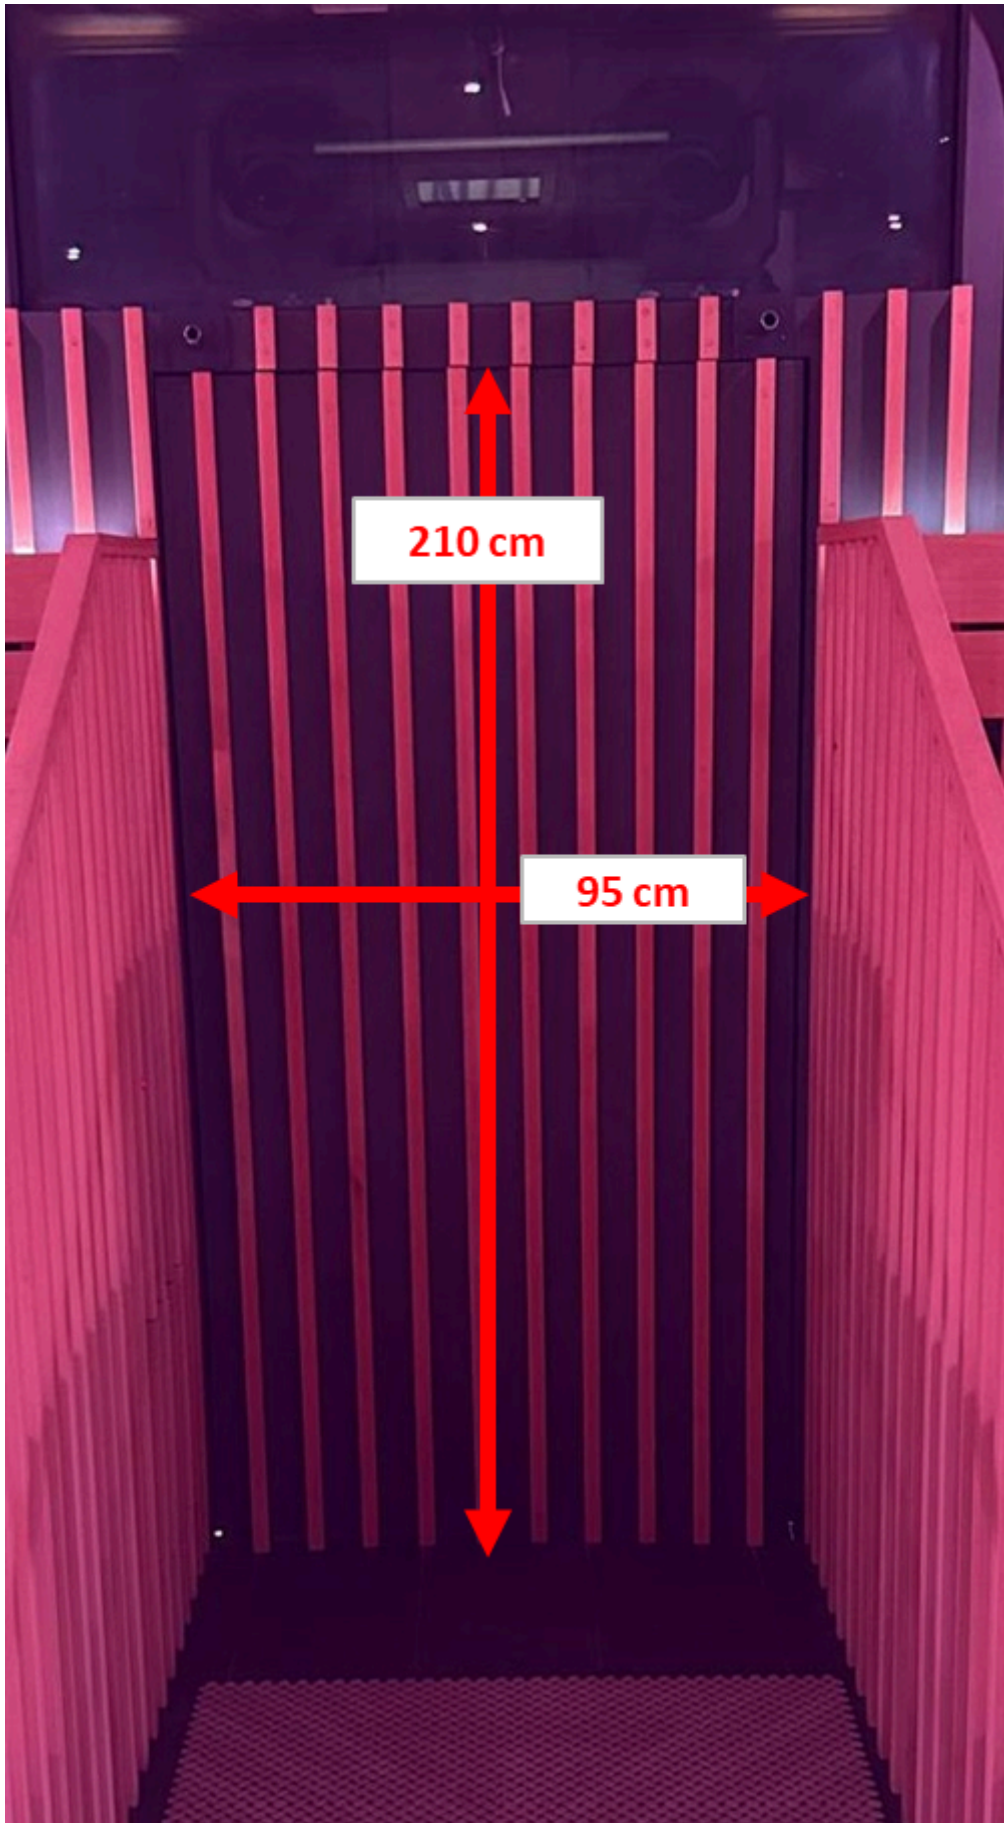

Make sure you supply the music file and video file together with your light script (Best in the MUSIC and VIDEO folder)

Technical equipment in the sauna

DMX CONTROLLED Power Supplies in the sauna

- 2 DMX controlled power on stage 230 volt (1 X left and 1 X right stage)
- 2 DMX controlled power under owen 230 volt (1 X left and 1 X right side)
- 2 DMX controlled power near the escape door 230 volt (1 X left and 1 X right side)
- For more information see it on the pictures

DMX Inputs

- 2 on stage (1 X left and 1 X right)
- 2 under owen (1 X left and 1 X right)
- 2 near the escape door (1 X left and 1 X right)
- For more information see it on the pictures

Information about emergency door:

- The curtain by the emergency door can be removed; it's up to you whether you want it there. (An employee of Infinit Sen will be responsible for removing the curtain)
- The rear emergency doors are used only in case of danger.
- Two main doors are used to enter the sauna.

Sizes and dimensions of the sauna

POWER