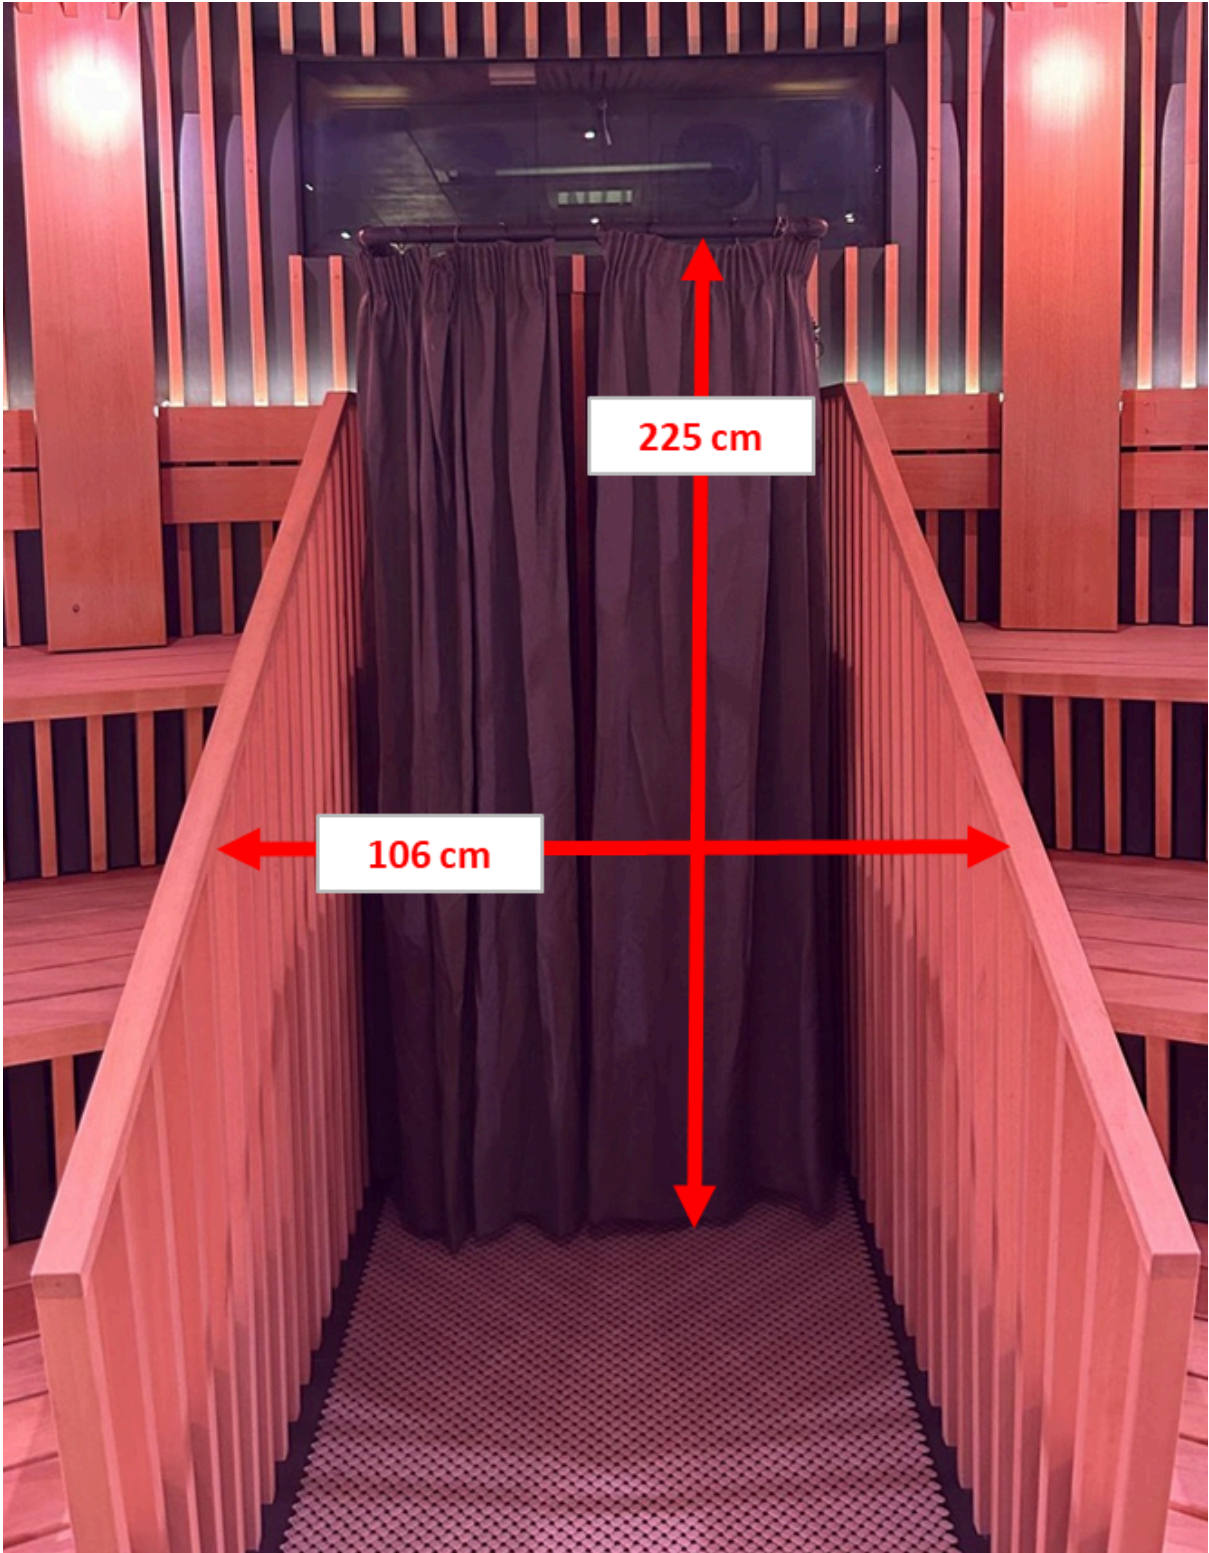

DMX Inputs

- 2 on stage (1 X left and 1 X right)
- 2 under owen (1 X left and 1 X right)
- 2 near the escape door (1 X left and 1 X right)
- For more information see it on the pictures

Information about emergency door:

Sizes and dimensions of the sauna

POWER