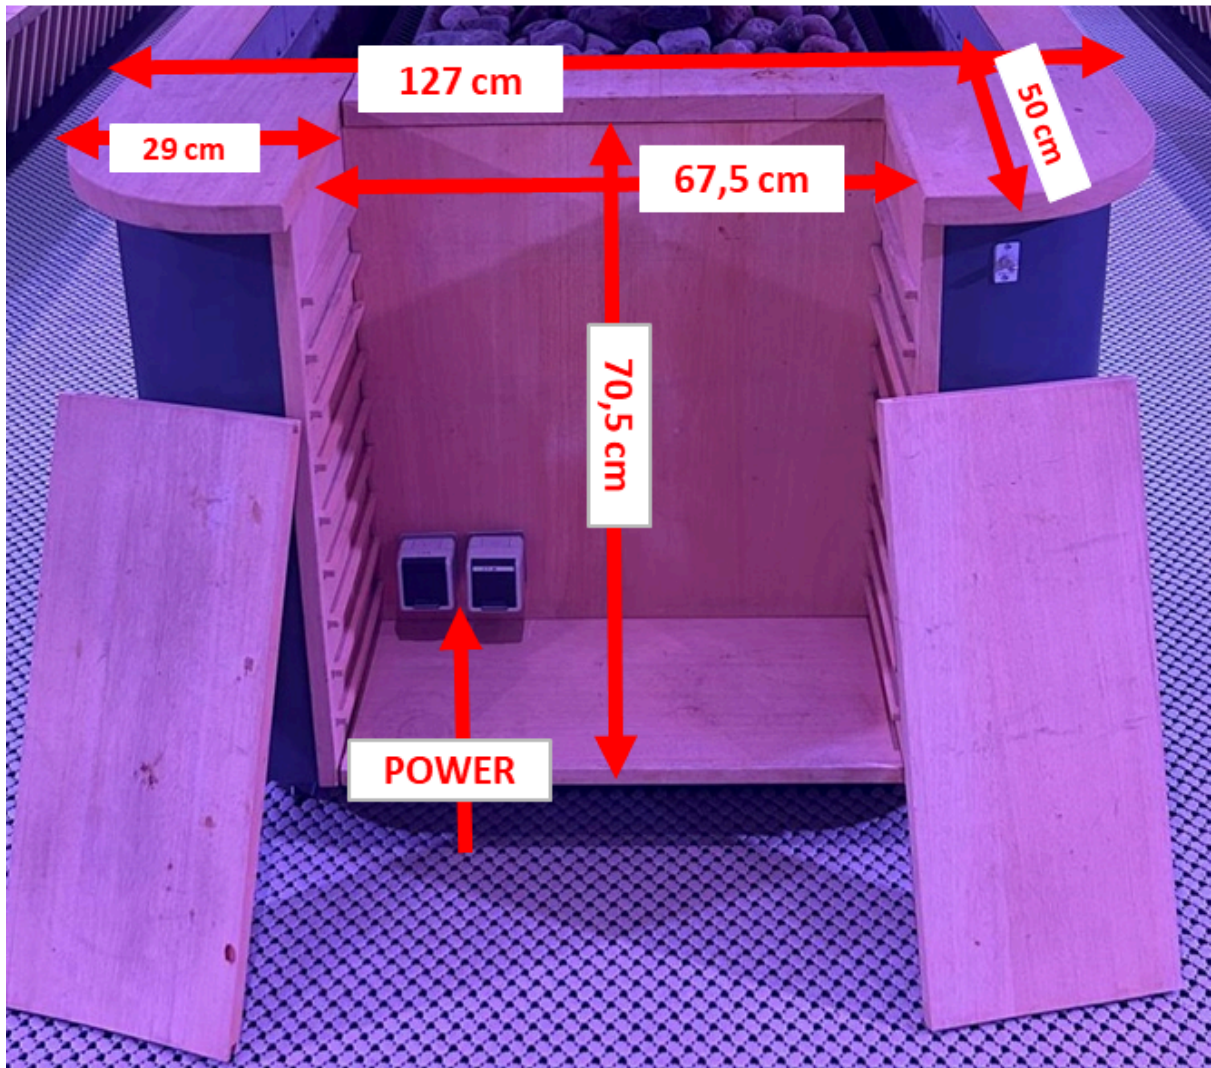

Make sure you supply the music file and video file together with your light script (Best in the MUSIC and VIDEO folder)

Technical equipment in the sauna

DMX CONTROLLED Power Supplies in the sauna

- 2 DMX controlled power on stage 230 volt (1 X left and 1 X right stage)
- 2 DMX controlled power under owen 230 volt (1 X left and 1 X right side)
- 2 DMX controlled power near the escape door 230 volt (1 X left and 1 X right side)
- For more information see it on the pictures

DMX Inputs

- 2 on stage (1 X left and 1 X right)
- 2 under owen (1 X left and 1 X right)
- 2 near the escape door (1 X left and 1 X right)
- For more information see it on the pictures

Information about emergency door:

Sizes and dimensions of the sauna

POWER