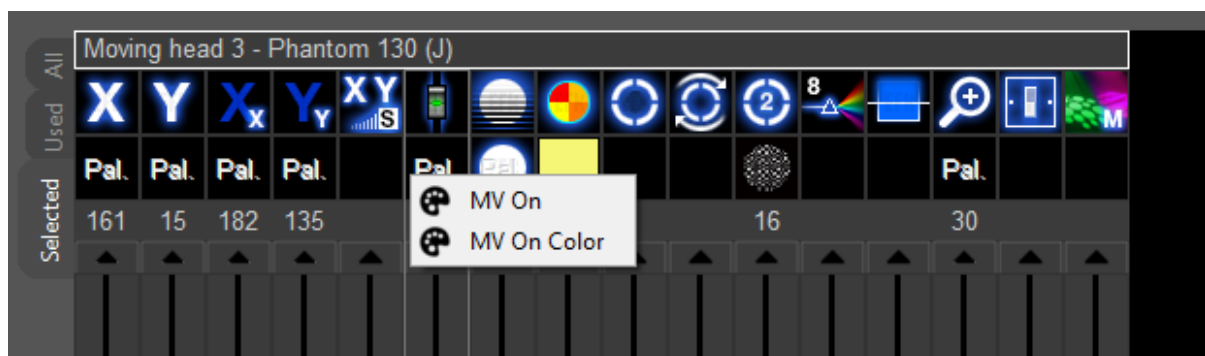

Do not use special characters! for folder or scene etc.

EXAMPLE:

CZ-SINGLE-Lukas_Luska

CZ-TEAM-Lukas_Luska+Robert_Zidek+David_Zatocil

- In the buttons tab (LIVE -> AUFGUSS) **add a button with your aufguss timelines** to the "02-ceremoniály 1" page (we will use it later). You can right click on the button and select "Change file".

Light

- For information about lights, see the configuration in the LIGHT SHOW.
- For the **correct positioning of moving heads**, you can use palettes for X+Y+XX+YY, dimmer, shutter, gobo + zoom (MV Gobo 1 Zoom), gobo2 + zoom (MV Gobo 2 Zoom), and color. (see pictures)

Music

- MP3 or Wav
- file(s) must be included in the light script folder (**Best in the MUSIC folder**)

Video

- Video format 1920X1080 (Full HD)
resolution used by the 1080p and 1080i HDTV video formats.
- MP4 format. Codec: H.264.
- file(s) must be included in the light script folder (**Best in the VIDEO folder**)
- If you have a problem with reading DMX video on your PC (WINDOWS), please download the K-Lite codec pack:
https://codecguide.com/download_k-lite_codec_pack_basic.htm.

DMX Inputs

- 2 on stage (1 X left and 1 X right)
- 2 under owen (1 X left and 1 X right)
- 2 near the escape door (1 X left and 1 X right)
- For more information see it on the pictures

Information about emergency door: