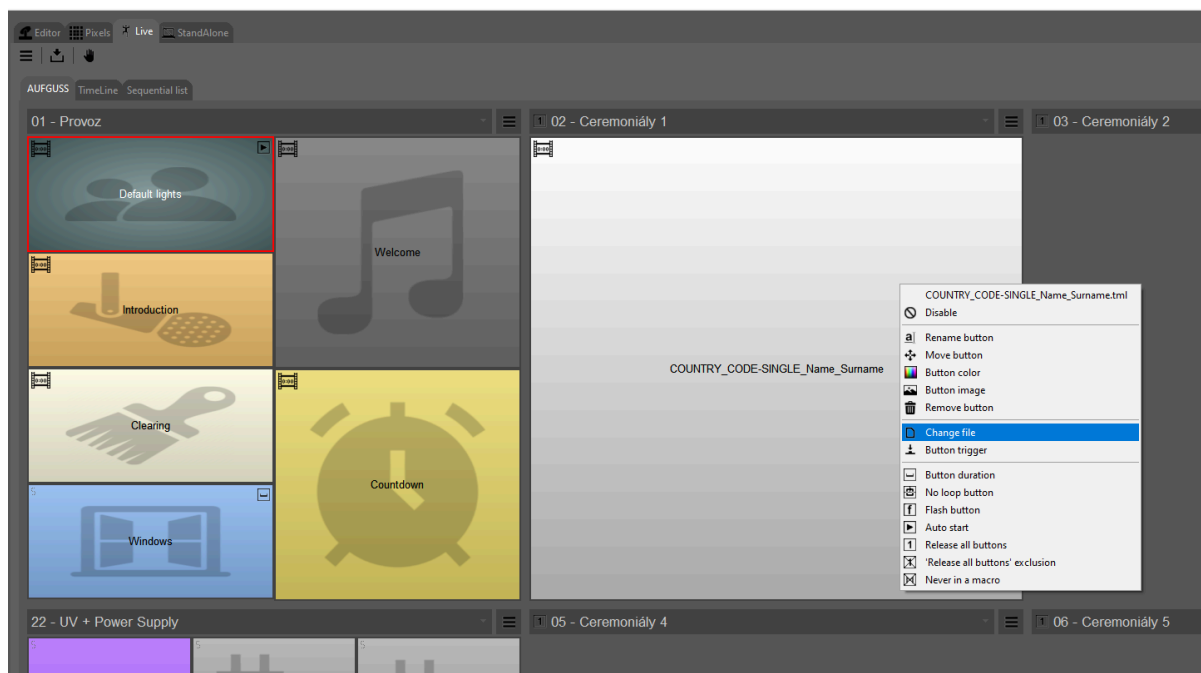

DMX

- Link for downloading QUICK DMX (MAC or WINDOWS):
  <https://forum.thelightingcontroller.com/viewtopic.php?t=114>
- Link for downloading DMX LIGHT SHOW - INFINIT SEN:
  <https://drive.google.com/drive/folders/1VsWoRE9N_RFTGPSRV9iqv0coe3DIxgXr>
- **Rename your LIGHTSHOW** folders by:
  COUNTRY_CODE-CATEGORY-Name_Surname

Do not use special characters! for folder or scene etc.

EXAMPLE:

CZ-SINGLE-Lukas_Luska

CZ-TEAM-Lukas_Luska+Robert_Zidek+David_Zatocil

- In the buttons tab (LIVE -> AUFGUSS) **add a button with your aufguss timelines** to the "02-ceremoniály 1" page (we will use it later). You can right click on the button and select "Change file".